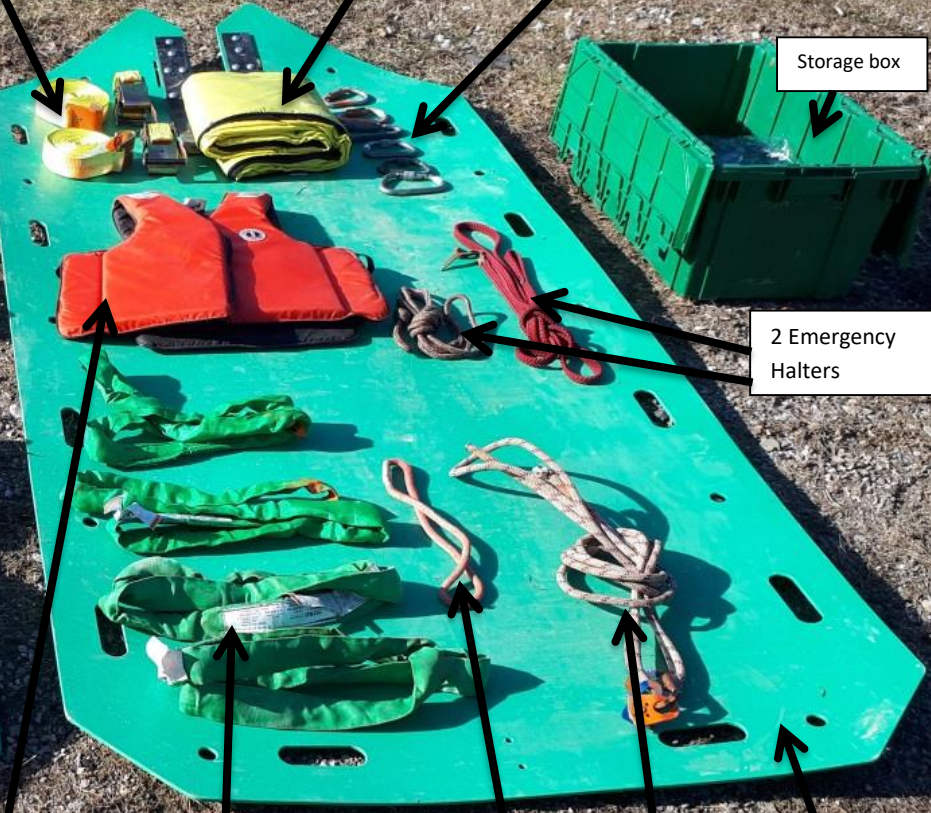

2 working ropes  
19mm x 15 metres  
(3/4" x 50 feet)

5 Guide Ropes,  
13mm x 6 metres  
(1/2" x 20 feet)

2 Ratchet straps  
2" with flat J

Protection  
Blanket

5 Carabiners

Storage box

Strop Guide

Glide/Edge  
Protection  
Utility  
Sheet

2 Emergency  
Halters

Reach Poles  
Different  
Lengths

Reach Pole  
for Carabiner

2 - 30'x4" webbing  
(15m x 12-15cm)

Head Protection

4 - 3' or 90cm  
Round slings

2' or 60cm Prusik Rope

Main Glide Sheet

Hobble Restraint Rope  
(small carabiner & pulley)