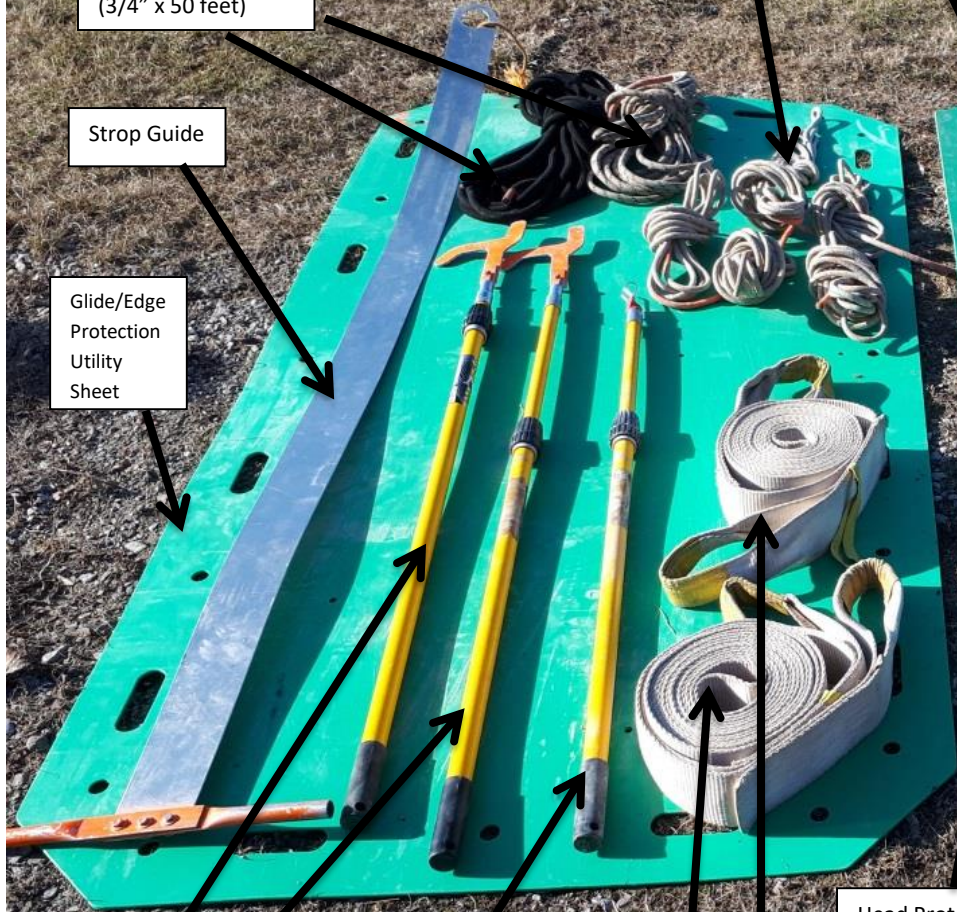

2 working ropes  
19mm x 15 metres  
(3/4" x 50 feet)

5 Guide Ropes,  
13mm x 6 metres  
(1/2" x 20 feet)

2 Ratchet straps  
2" with flat J

Protection  
Blanket

5 Carabiners

Storage box

Strop Guide

Glide/Edge  
Protection  
Utility  
Sheet

2 Emergency  
Halters

Reach Poles  
Different  
Lengths

Reach Pole  
for Carabiner

2 - 30'x4" webbing  
(15m x 12-15cm)

Head Protection

4 - 3' or 90cm  
Round slings

2' or 60cm Prusik Rope

Main Glide Sheet

Hobble Restraint Rope  
(small carabiner & pulley)